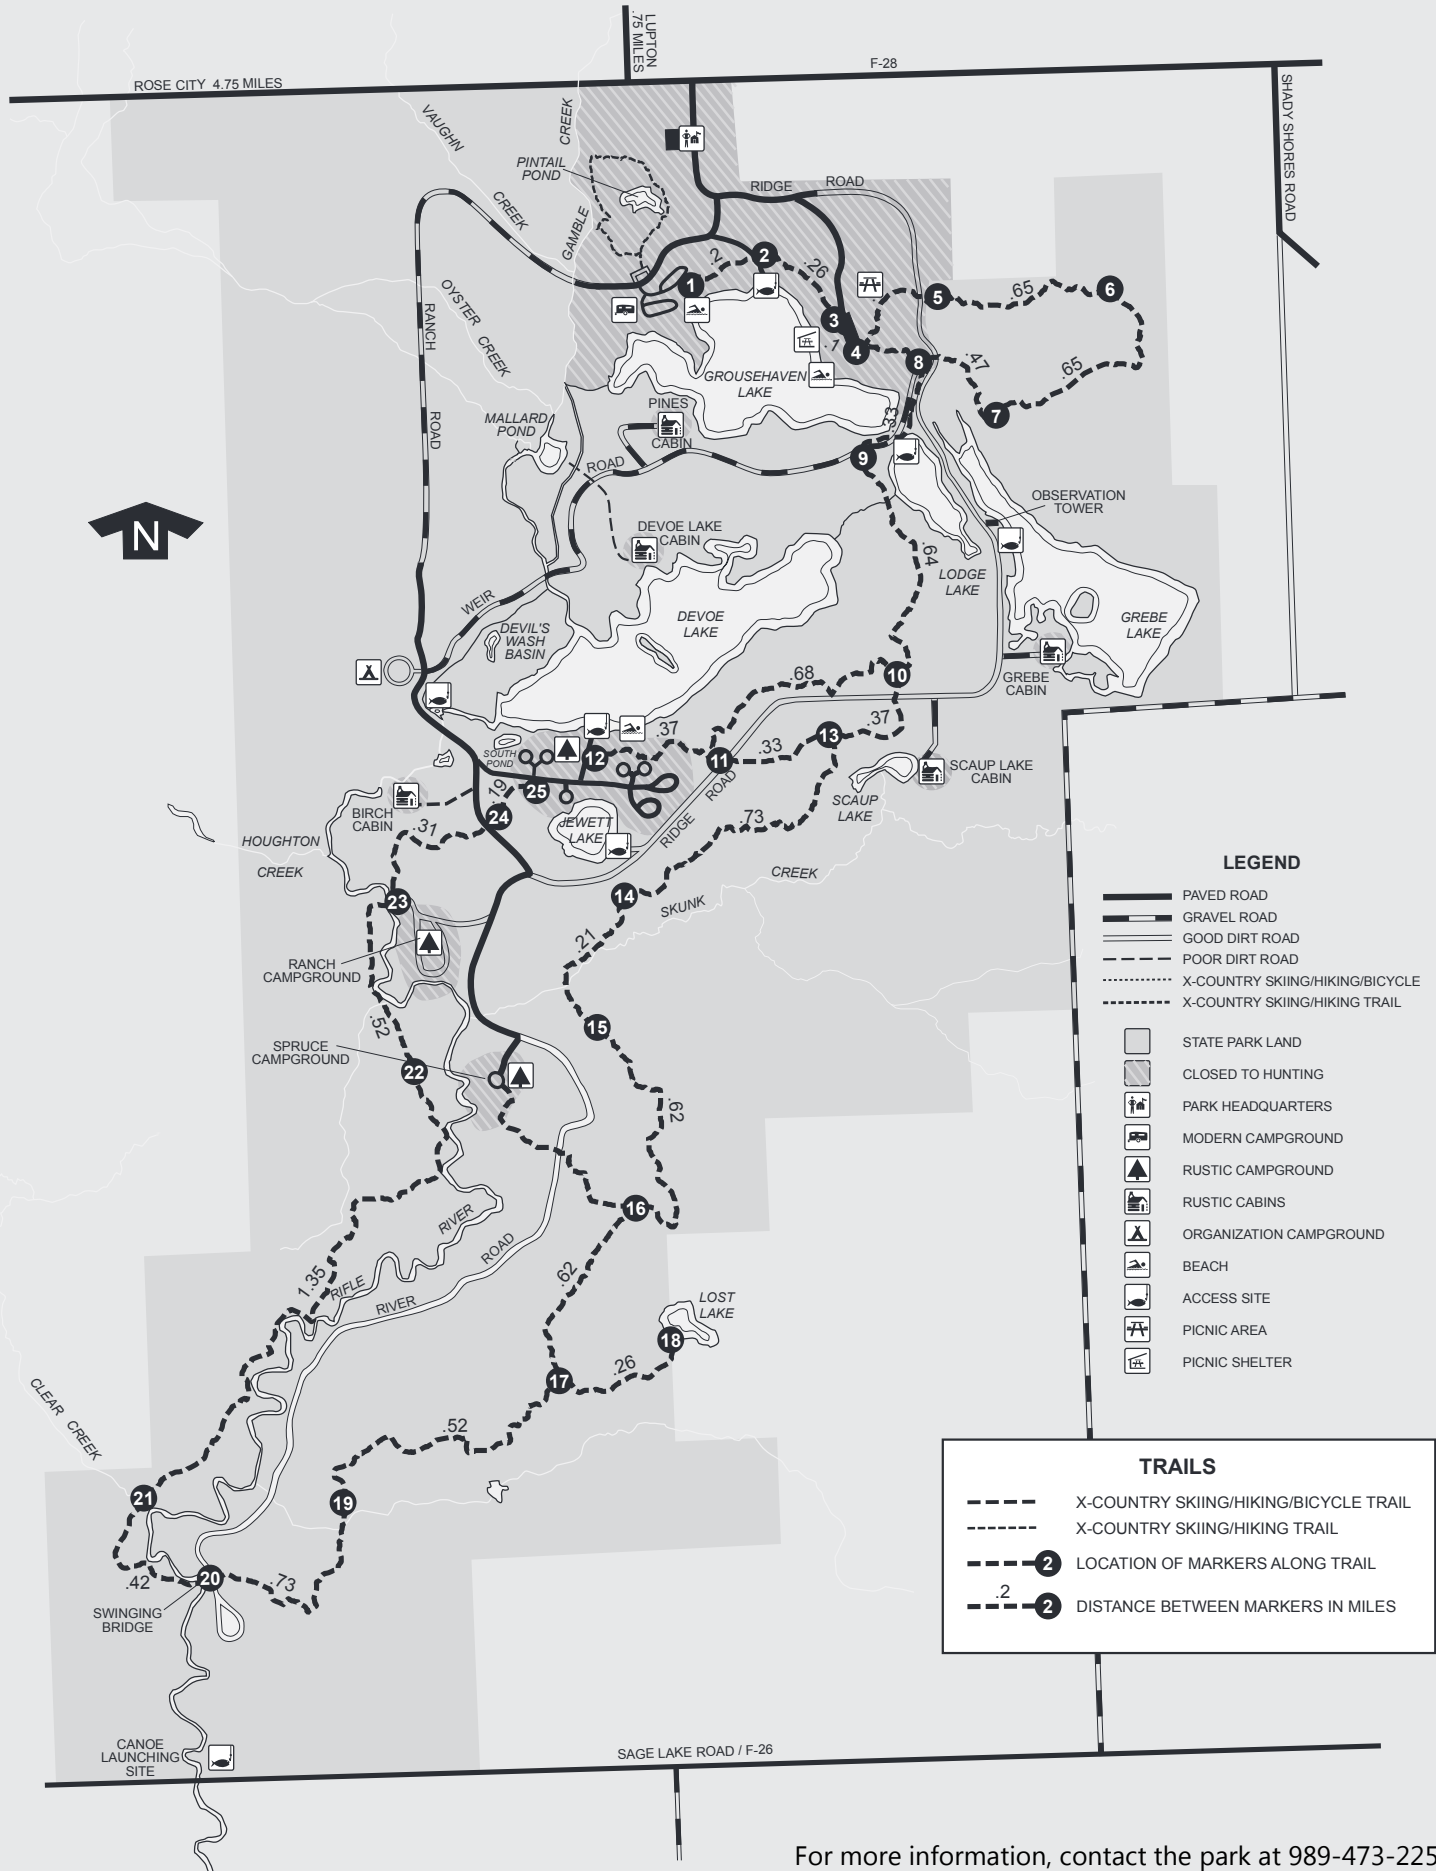

Rifle River State Recreation Area Trails

For more information, contact the park at 989-473-2258.